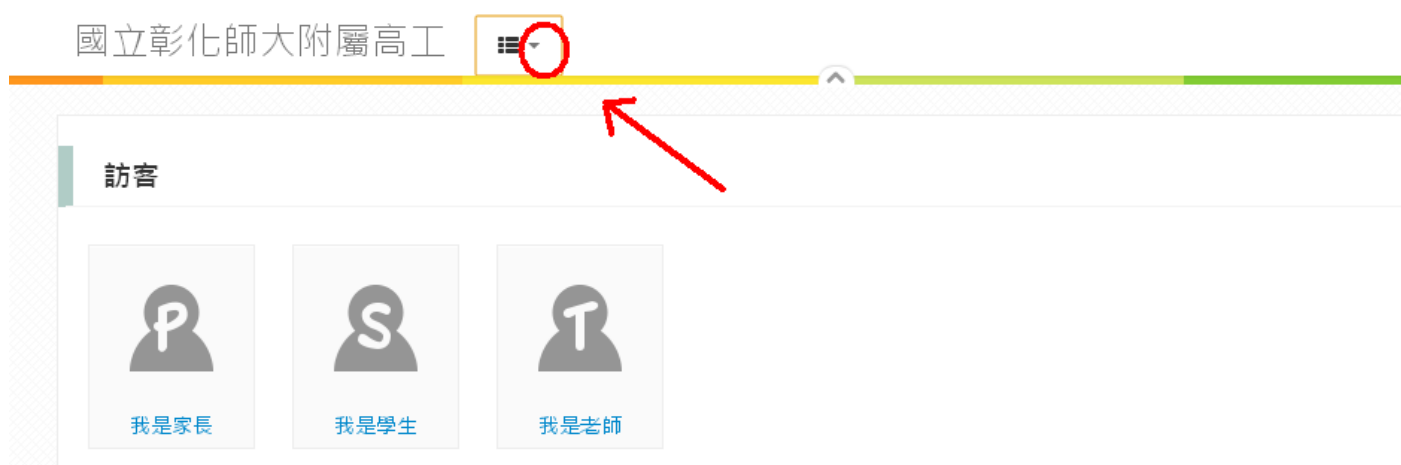

3.請點小箭頭

4.加入學校